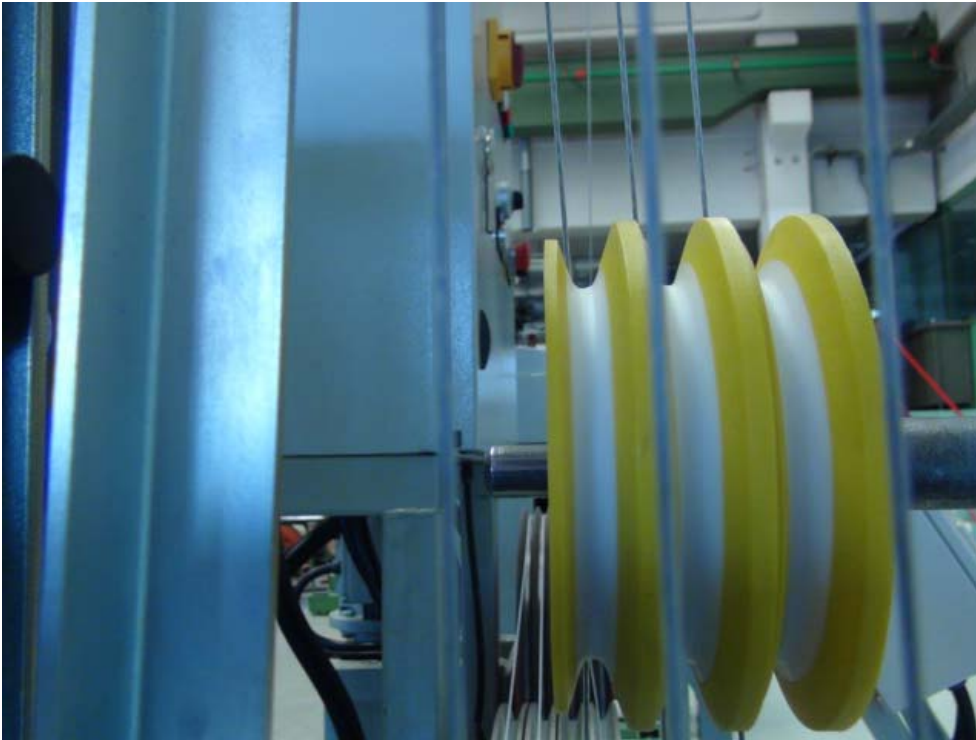

## TRANSMISSION PULLEY 80/100

### FEATURES

The pulleys are suitable to transmit and deviate the direction of cables. The root diameter on the groove is 80 mm.

The groove of the pulley is in ceramic or in Ertalon, this allows a long life of the survey and the flanges are mounted on a screened double bearing.